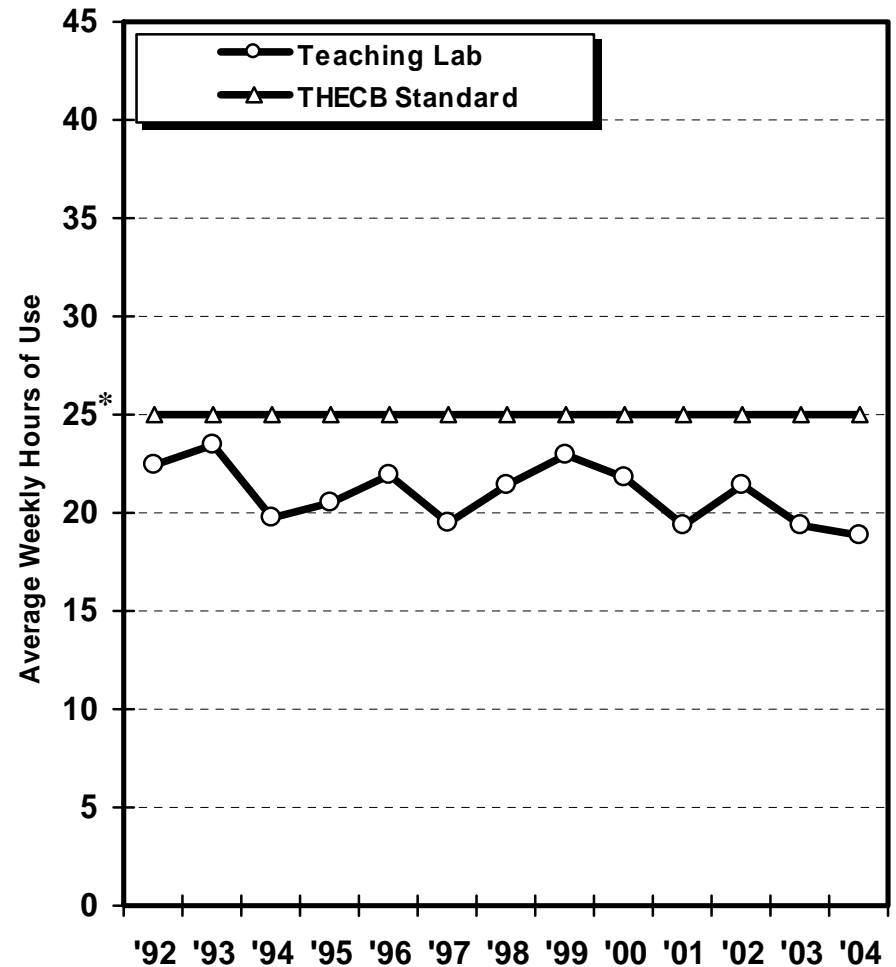

- Texas A&M University – College Station
- THECB Evaluation

Classroom & Teaching Lab Utilization

*THECB Standard

Fall Semester

Fall Semester

Source: Office of Facilities Coordination