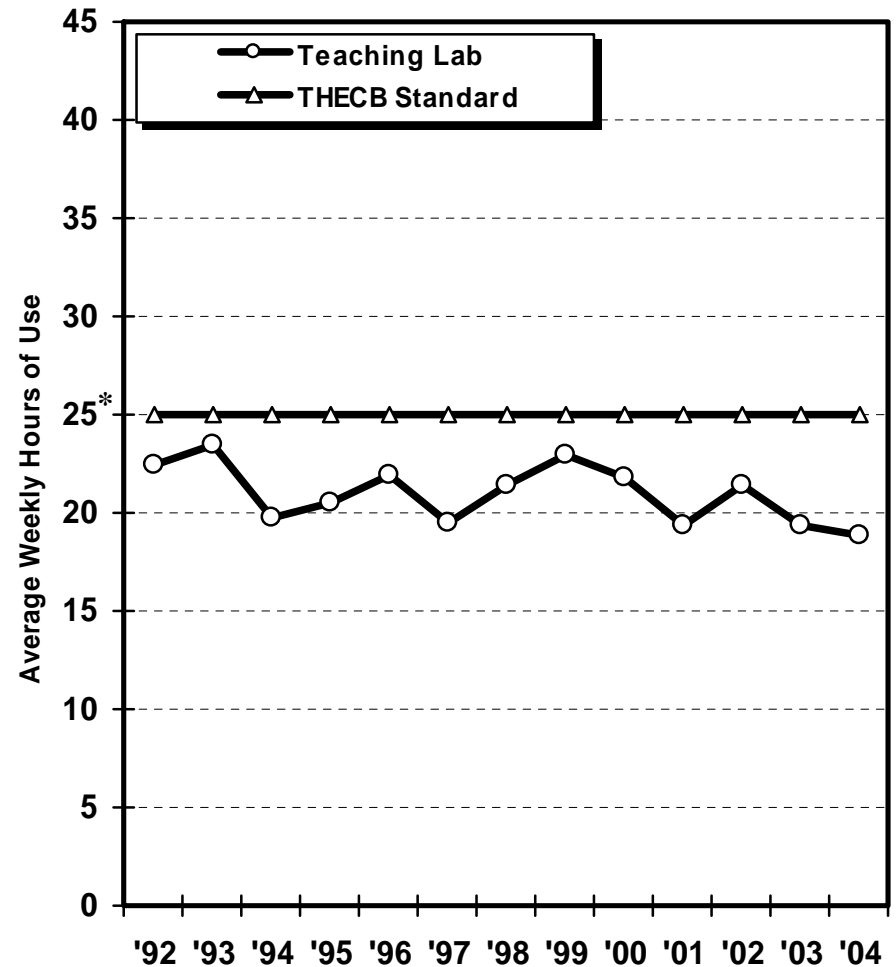

- Texas A&M University – College Station
- THECB Evaluation

Classroom & Teaching Lab Utilization

*THECB Standard

Fall Semester

Fall Semester

Source: Office of Facilities Coordination

January 2005