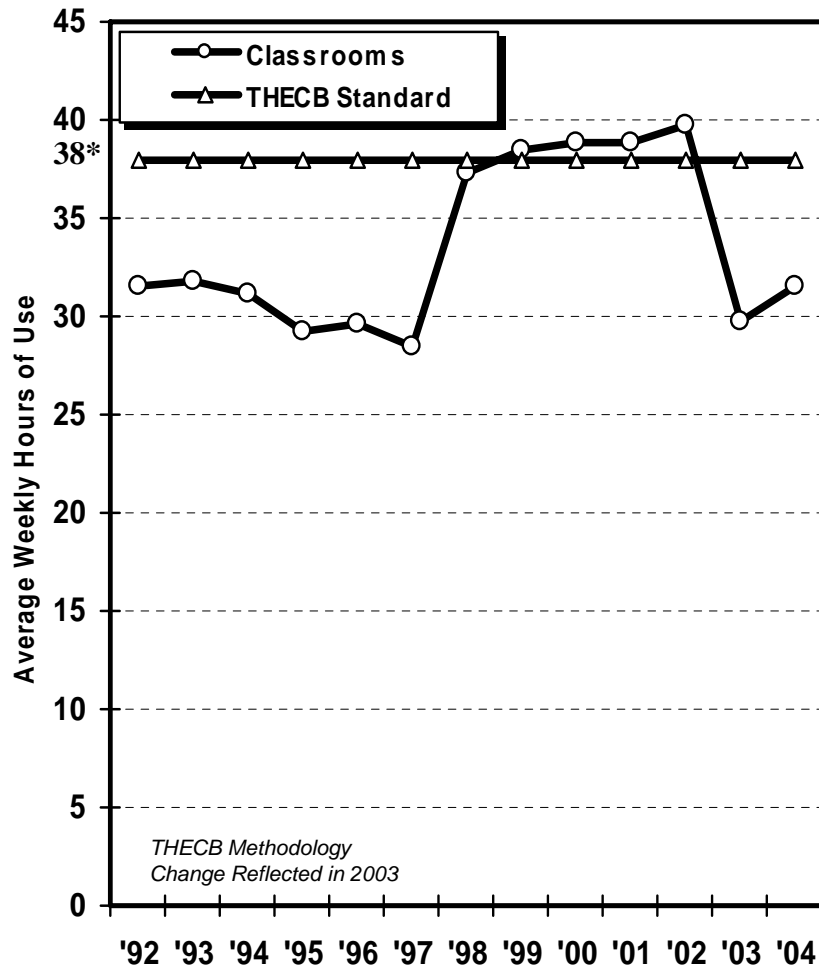

- Texas A&M University – College Station
- THECB Evaluation

Classroom & Teaching Lab Utilization

*THECB Standard

Fall Semester

Fall Semester

Source: Office of Facilities Coordination

January 2005