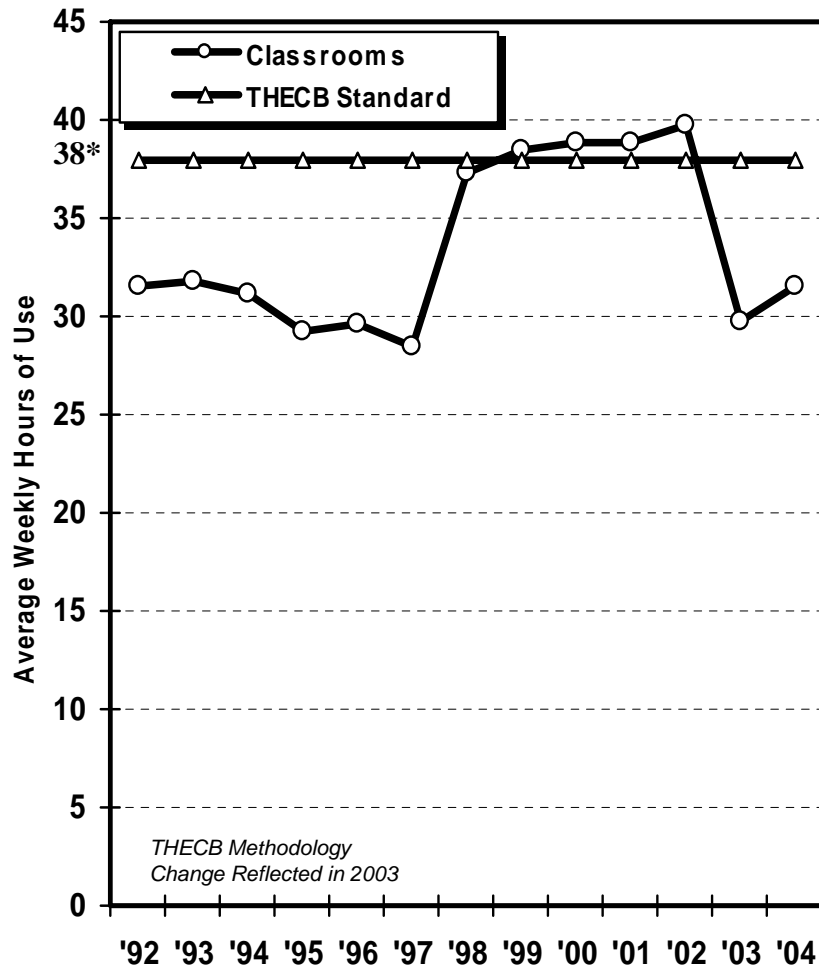

- Texas A&M University – College Station
- THECB Evaluation

Classroom & Teaching Lab Utilization

*THECB Standard

Fall Semester

Fall Semester

Source: Office of Facilities Coordination